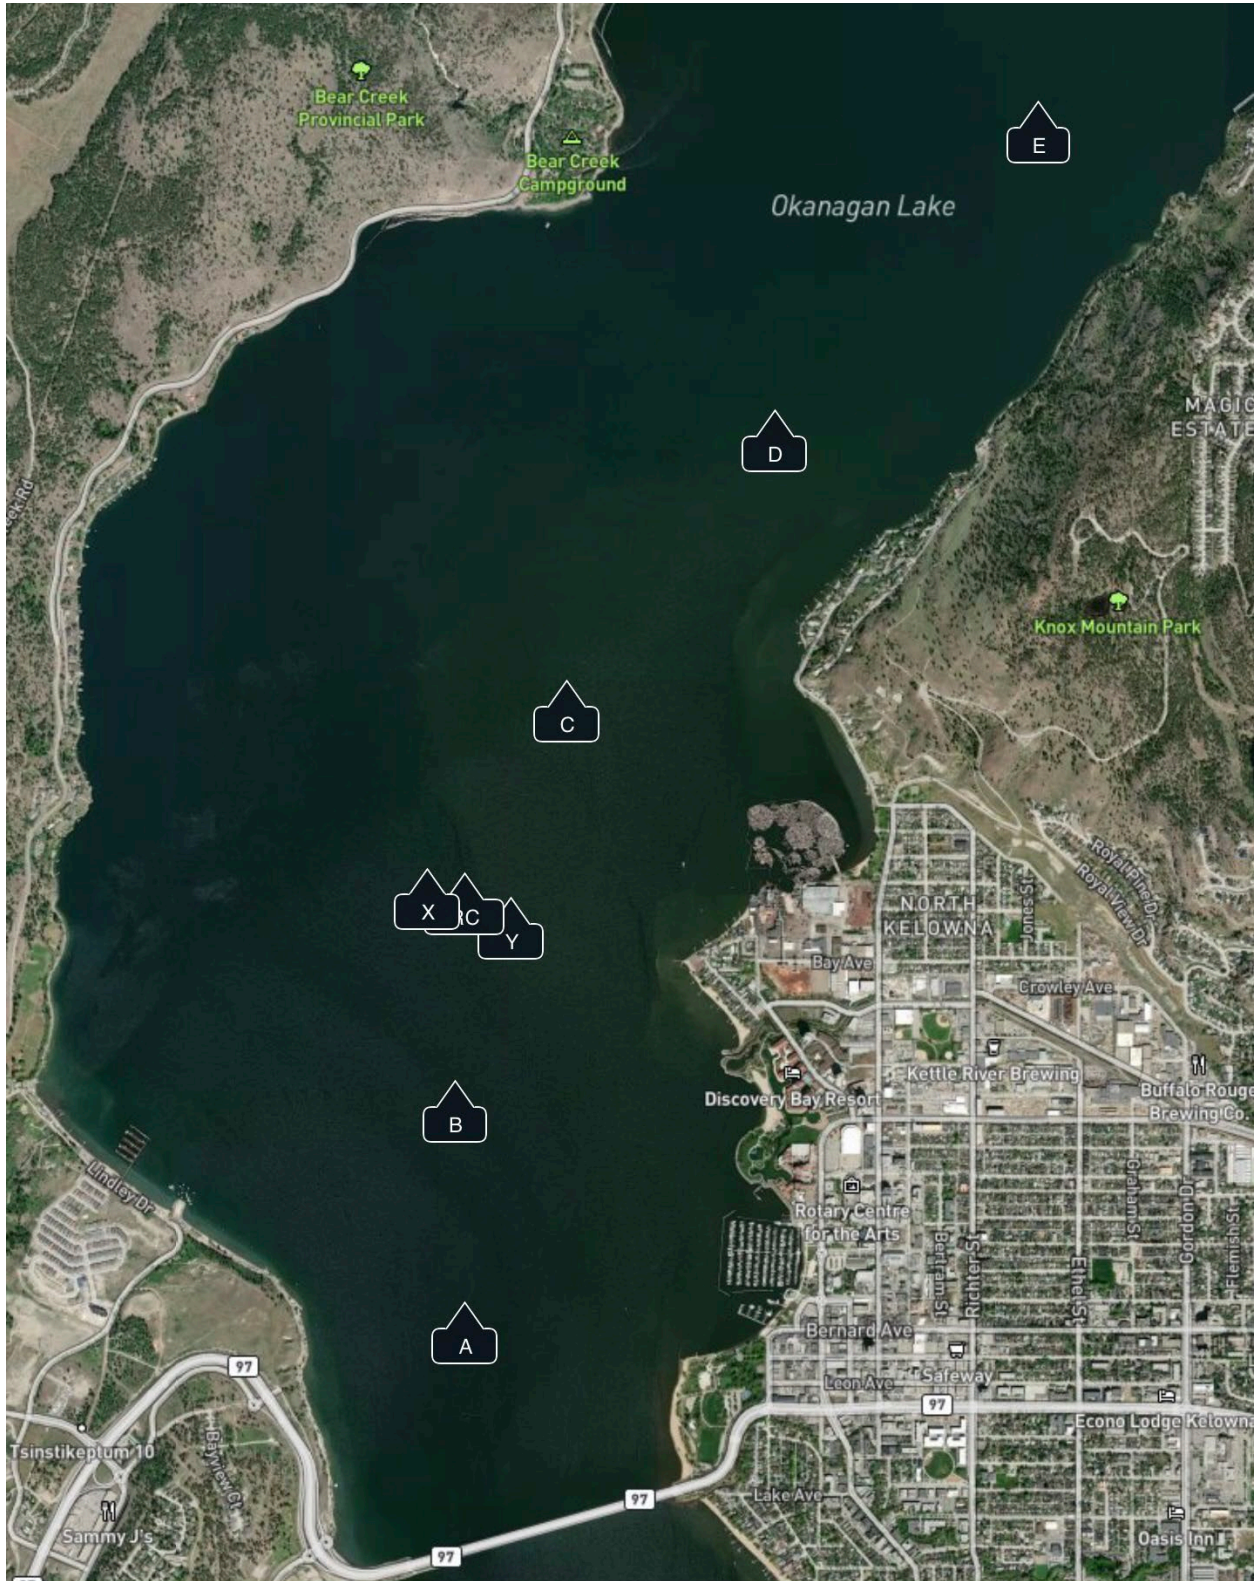

Kelowna Yacht Club Course and Marks